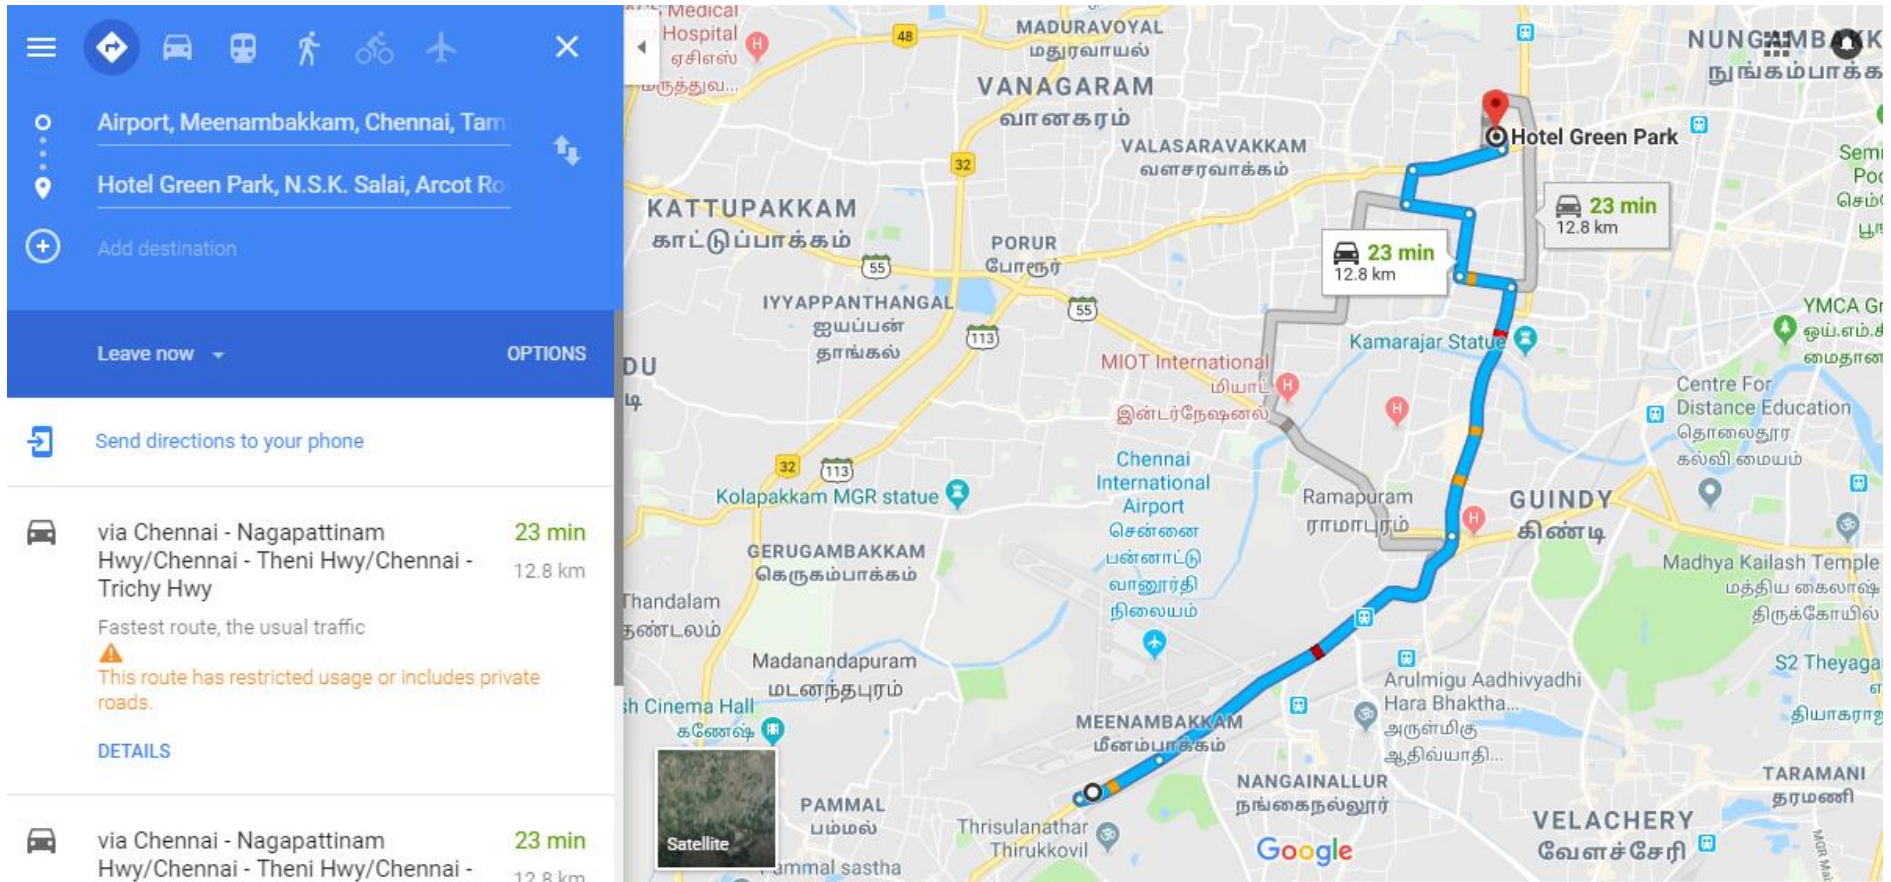

10th Annual Women's Meet – AWM 2025

1 March 2025 at Green Park Chennai, India | <https://www.venusinfo.org/women/2025/awm.html>

Map to reach the Green Park Chennai (ARM 2024 Venue)

Green Park, Chennai is a beautiful and luxurious hotel, offering excellent services to the guests. Conveniently situated, it is a modern hotel with contemporary decor and provides luxurious stay to the business and luxury travelers.

- Chennai Airport : 13 Kilometers approximately
- Chennai Central Station : 13 Kilometers approximately

- **For further details** : <https://hotelgreenpark.com/chennai/>

Route Map – I: Chennai Airport – To – Hotel Green Park

Route Map – II: Chennai Central Railway Station – To – Hotel Green Park

Chennai Central Railway Station, 179, W
Hotel Green Park, N.S.K. Salai, Arcot Ro
 Add destination
 Leave now OPTIONS

Send directions to your phone